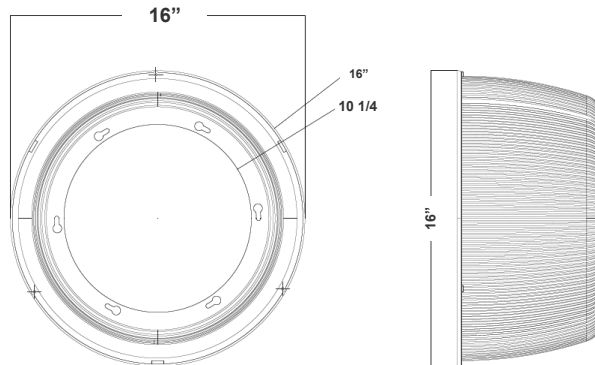

# Dimensions:

**UHX-PCC**  
UHX SERIES PC BOTTOM COVER  
FOR REFLECTORS

**UHX-ALR-A**  
UHX SERIES ALUM. REFLECTOR

**UHX-PCR-A**  
UHX SERIES PRISMATIC PC  
REFLECTOR

**UHX-PCDC**  
UHX SERIES PC DROP LENS  
COVER FOR REFLECTORS