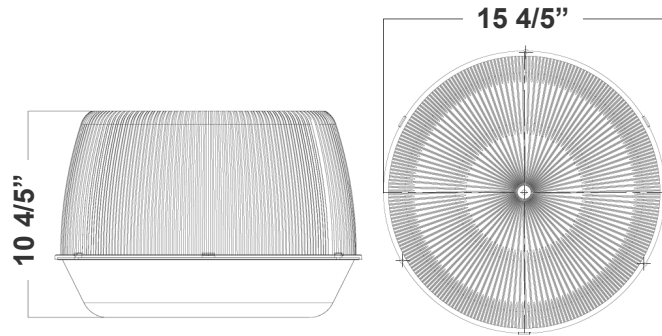

# Dimensions:

**UHX-PCC**  
UHX SERIES PC BOTTOM COVER  
FOR REFLECTORS

**UHX-ALR-A**  
UHX SERIES ALUM. REFLECTOR

**UHX-PCR-A**  
UHX SERIES PRISMATIC PC  
REFLECTOR

**UHX-PCDC**  
UHX SERIES PC DROP LENS  
COVER FOR REFLECTORS